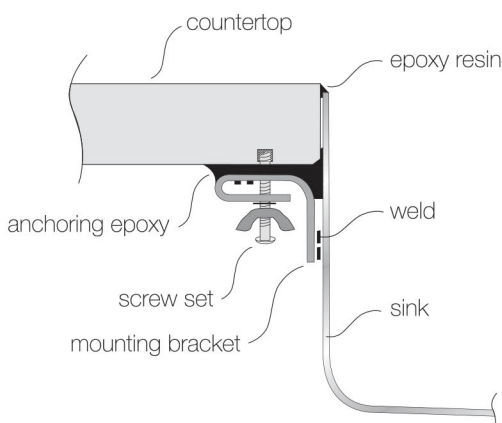

INSTALLATION PROFILE *

Watch the TopZero Sink
Installation video on [YouTube](#)

follow / like us @