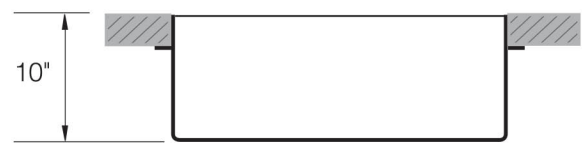

TOPZERO®

BOLOGNA TZ Z762

Seamless Edge Stainless Steel Sink

GENERAL

Fine quality sink bowls formed of 16 gauge BA 304 18/10 nickel bearing stainless steel.

DESIGN FEATURES

Bowl Depth : 10"
Finish : Soft Satin Finish
Underside : Sound absorbing pads and special paint
Drain Opening : 3-1/2"

OPTIONAL ACCESSORIES

Stainless Steel Bottom Grid
Bamboo Cutting Board
Glass Cutting Board
Stainless Steel Colander
Stainless Steel Drying Rack

SINK DIMENSIONS (INCHES)

SPECIFICATIONS

"Patented in USA; Foreign Patents Pending"

INSTALLATION PROFILE *

Watch the TopZero Sink
Installation video on [YouTube](#)

follow / like us @