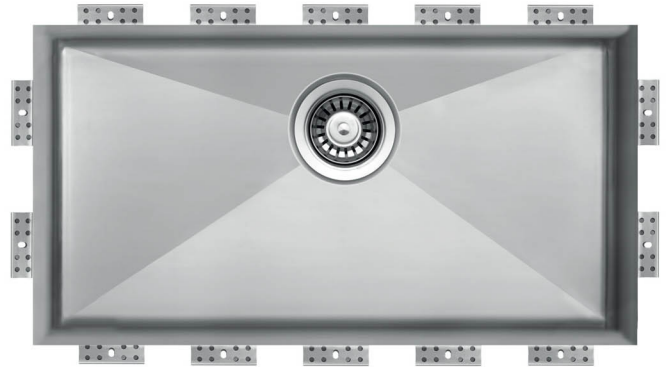

SPECIFICATIONS

"Patented in USA; Foreign Patents Pending"