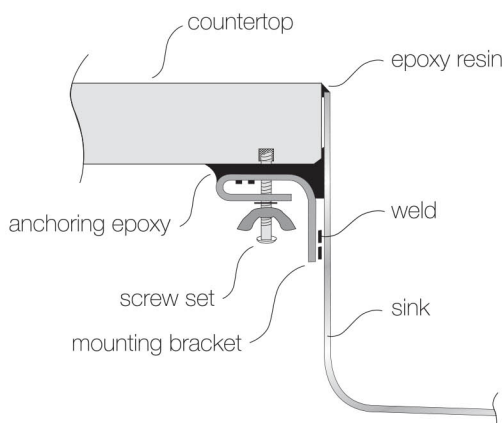

TOPZERO®

ISTANBUL TZ W790

Seamless Edge Stainless Steel Sink

GENERAL

Fine quality sink bowls formed of 18 gauge BA 304 18/10 nickel bearing stainless steel.

DESIGN FEATURES

Bowl Depth : 10"
Finish : Soft Satin Finish
Underside : Sound absorbing pads and special paint
Drain Opening : 3-1/2"

OPTIONAL ACCESSORIES

Stainless Steel Bottom Grid
Bamboo Cutting Board
Glass Cutting Board
Stainless Steel Colander
Stainless Steel Drying Rack

SINK DIMENSIONS (INCHES)

INSTALLATION PROFILE *

Watch the TopZero Sink
Installation video on [YouTube](#)