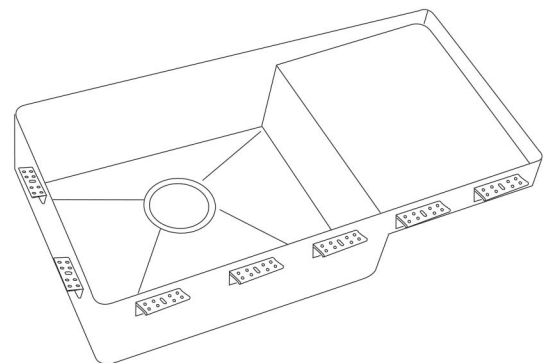

SPECIFICATIONS