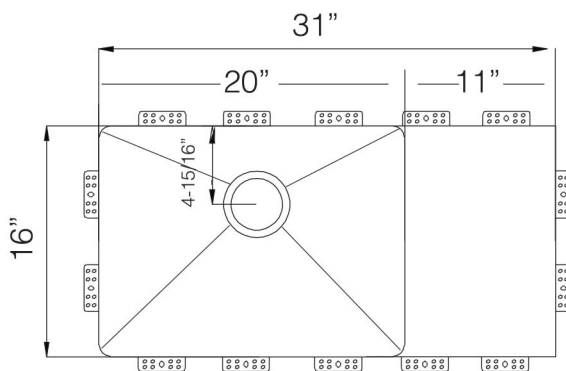

TOPZERO®

ISTANBUL TZ W790

Seamless Edge Stainless Steel Sink

GENERAL

Fine quality sink bowls formed of 18 gauge BA 304 18/10 nickel bearing stainless steel.

DESIGN FEATURES

Bowl Depth : 10"
Finish : Soft Satin Finish
Underside : Sound absorbing pads and special paint
Drain Opening : 3-1/2"

OPTIONAL ACCESSORIES

Stainless Steel Bottom Grid
Bamboo Cutting Board
Glass Cutting Board
Stainless Steel Colander
Stainless Steel Drying Rack

SINK DIMENSIONS (INCHES)

INSTALLATION PROFILE *

Watch the TopZero Sink
Installation video on [YouTube](#)