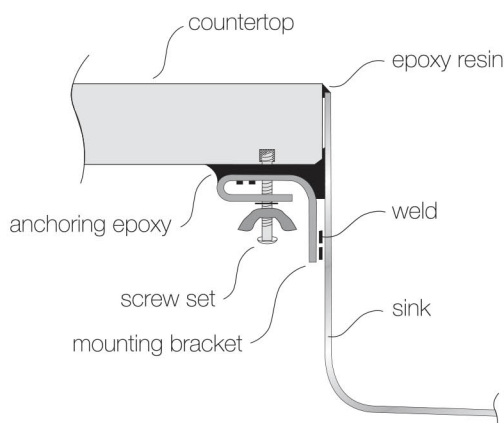

INSTALLATION PROFILE *

Watch the TopZero Sink
Installation video on [YouTube](#)