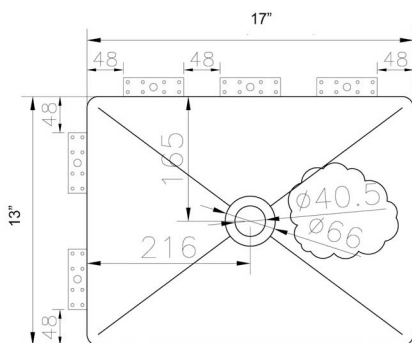

### DESIGN FEATURES

Bowl Depth : 6"  
Finish : Soft Satin Finish  
Underside : Sound absorbing pads and special paint  
Drain Opening : 3-1/2"

### SINK DIMENSIONS (INCHES)