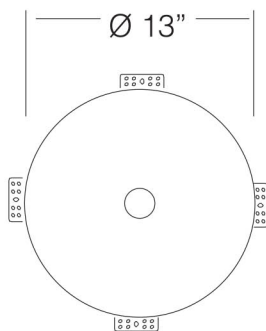

### GENERAL

Fine quality sink bowls formed of 18 gauge BA 304 18/10 nickel bearing stainless steel.

### DESIGN FEATURES

Bowl Depth : 7"  
Finish : Soft Satin Finish  
Underside : Sound absorbing pads and special paint  
Drain Opening : 3-1/2"

### SINK DIMENSIONS (INCHES)