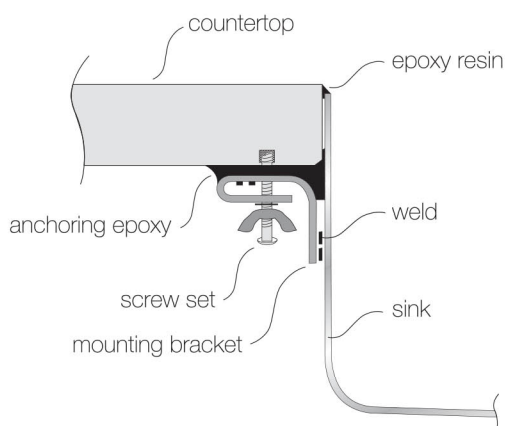

Watch the TopZero Sink
Installation video on [YouTube](#)