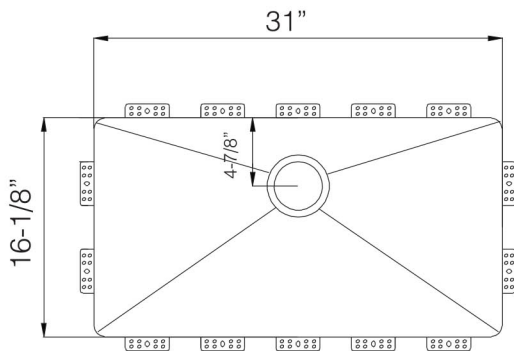

### DESIGN FEATURES

Bowl Depth : 10"  
Finish : Soft Satin Finish  
Underside : Sound absorbing pads and special paint  
Drain Opening : 3-1/2"

### SINK DIMENSIONS (INCHES)