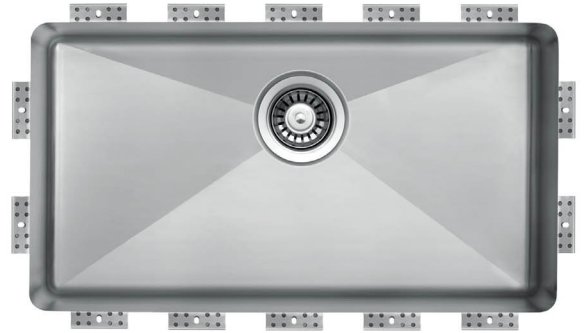

SPECIFICATIONS

"Patented in USA; Foreign Patents Pending"