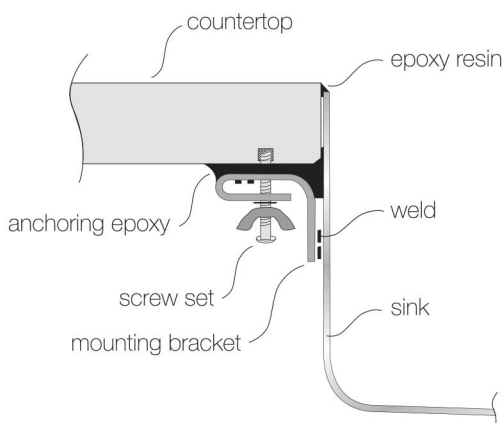

INSTALLATION PROFILE*