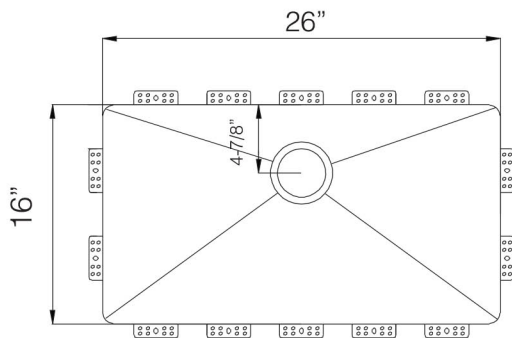

TOPZERO®

KIEV TZ RS660

Seamless Edge Stainless Steel Sink

GENERAL

Fine quality sink bowls formed of 18 gauge BA 304 18/10 nickel bearing stainless steel.

DESIGN FEATURES

Bowl Depth : 10"
Finish : Soft Satin Finish
Underside : Sound absorbing pads and special paint
Drain Opening : 3-1/2"

OPTIONAL ACCESSORIES

Stainless Steel Bottom Grid
Bamboo Cutting Board
Glass Cutting Board
Stainless Steel Colander
Stainless Steel Drying Rack

SINK DIMENSIONS (INCHES)

INSTALLATION PROFILE *

Watch the TopZero Sink
Installation video on [YouTube](#)