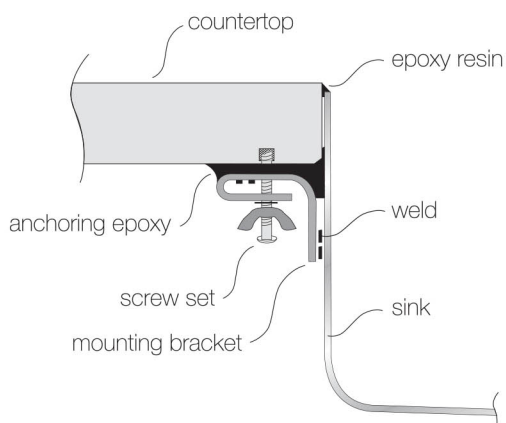

TOPZERO®

KIEV TZ RS660

Seamless Edge Stainless Steel Sink

GENERAL

Fine quality sink bowls formed of 18 gauge BA 304 18/10 nickel bearing stainless steel.

DESIGN FEATURES

Bowl Depth : 10"
Finish : Soft Satin Finish
Underside : Sound absorbing pads and special paint
Drain Opening : 3-1/2"

OPTIONAL ACCESSORIES

Stainless Steel Bottom Grid
Bamboo Cutting Board
Glass Cutting Board
Stainless Steel Colander
Stainless Steel Drying Rack

SINK DIMENSIONS (INCHES)

INSTALLATION PROFILE *

Watch the TopZero Sink
Installation video on [YouTube](#)