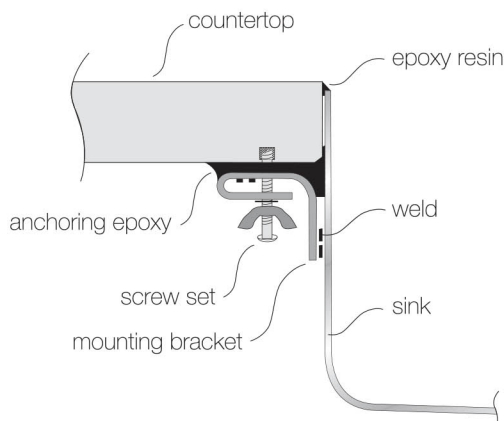

INSTALLATION PROFILE *