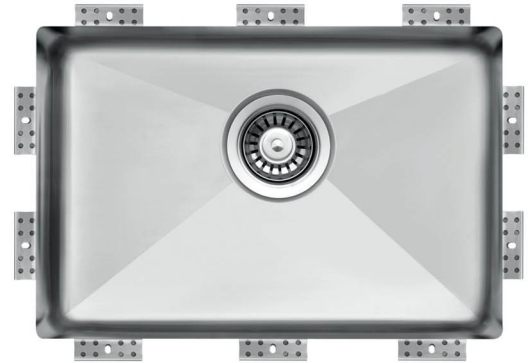

SPECIFICATIONS