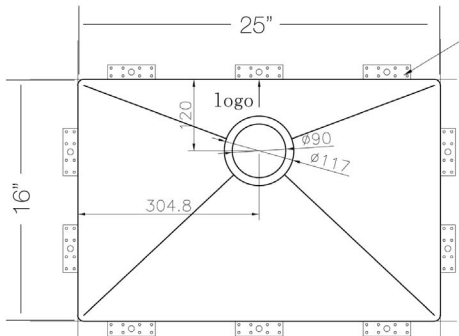

### DESIGN FEATURES

Bowl Depth : 10"  
Finish : Soft Satin Finish  
Underside : Sound absorbing pads  
and special paint  
Drain Opening : 3-1/2"

### SINK DIMENSIONS (INCHES)