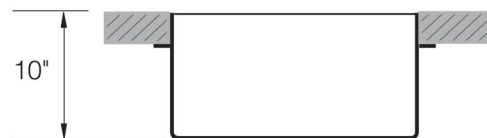

"Patented in USA; Foreign Patents Pending"