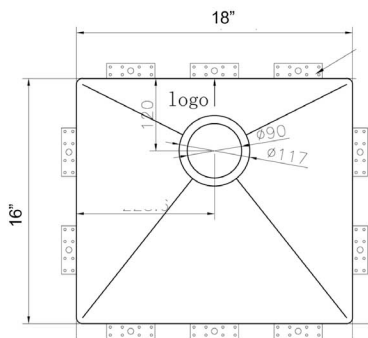

TOPZERO®

BASEL TZ RS457

Seamless Edge Stainless Steel Sink

GENERAL

Fine quality sink bowls formed of 16 gauge BA 304 18/10 nickel bearing stainless steel.

DESIGN FEATURES

Bowl Depth : 10"
Finish : Soft Satin Finish
Underside : Sound absorbing pads
and special paint
Drain Opening : 3-1/2"

OPTIONAL ACCESSORIES

Stainless Steel Bottom Grid
Bamboo Cutting Board
Glass Cutting Board
Stainless Steel Colander
Stainless Steel Drying Rack

SINK DIMENSIONS (INCHES)

INSTALLATION PROFILE *

Watch the TopZero Sink
Installation video on [YouTube](#)