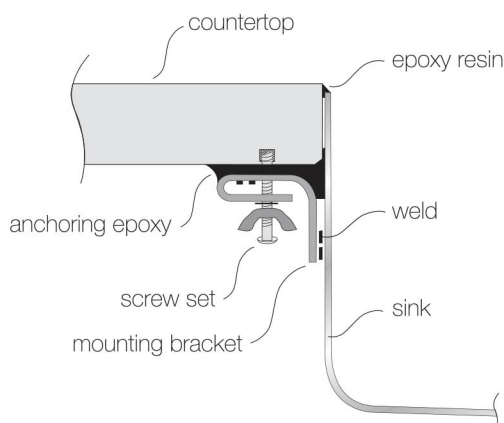

TOPZERO®

BASEL TZ RS457

Seamless Edge Stainless Steel Sink

GENERAL

Fine quality sink bowls formed of 16 gauge BA 304 18/10 nickel bearing stainless steel.

DESIGN FEATURES

Bowl Depth : 10"
Finish : Soft Satin Finish
Underside : Sound absorbing pads
and special paint
Drain Opening : 3-1/2"

OPTIONAL ACCESSORIES

Stainless Steel Bottom Grid
Bamboo Cutting Board
Glass Cutting Board
Stainless Steel Colander
Stainless Steel Drying Rack

SINK DIMENSIONS (INCHES)

INSTALLATION PROFILE *

Watch the TopZero Sink
Installation video on [YouTube](#)