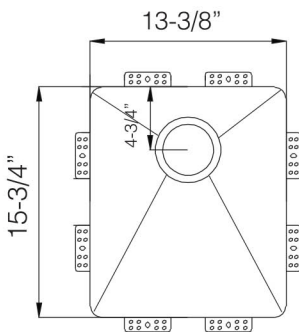

### DESIGN FEATURES

Bowl Depth : 9"  
Finish : Soft Satin Finish  
Underside : Aluminum Coated Premium  
Sound Absorbing Pads  
Drain Opening : 3-1/2"

### SINK DIMENSIONS (INCHES)