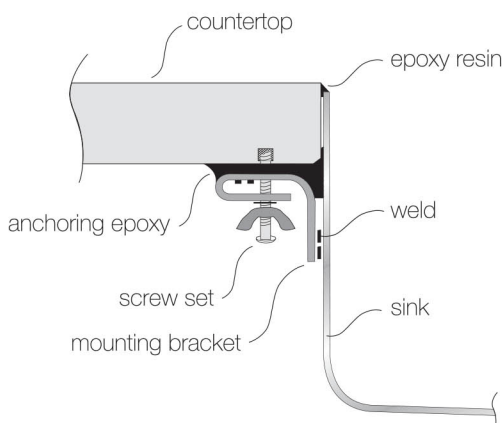

INSTALLATION PROFILE *

Watch the TopZero Sink
Installation video on [YouTube](#)