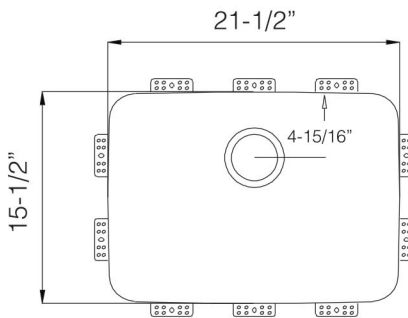

TOPZERO®

VALENCIA TZ D556

Seamless Edge Stainless Steel Sink

GENERAL

Fine quality sink bowls formed of 18 gauge BA 304 18/10 nickel bearing stainless steel.

DESIGN FEATURES

Bowl Depth : 9"
Finish : Soft Satin Finish
Underside : Aluminum Coated Premium
Sound Absorbing Pads
Drain Opening : 3-1/2"

OPTIONAL ACCESSORIES

Stainless Steel Bottom Grid
Bamboo Cutting Board
Glass Cutting Board
Stainless Steel Colander
Stainless Steel Drying Rack

SINK DIMENSIONS (INCHES)

INSTALLATION PROFILE *

Watch the TopZero Sink
Installation video on [YouTube](#)