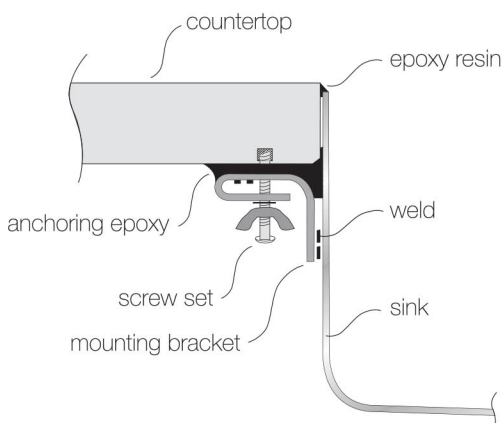

TOPZERO®

VALENCIA TZ D556

Seamless Edge Stainless Steel Sink

GENERAL

Fine quality sink bowls formed of 18 gauge BA 304 18/10 nickel bearing stainless steel.

DESIGN FEATURES

Bowl Depth : 9"
Finish : Soft Satin Finish
Underside : Aluminum Coated Premium
Sound Absorbing Pads
Drain Opening : 3-1/2"

OPTIONAL ACCESSORIES

Stainless Steel Bottom Grid
Bamboo Cutting Board
Glass Cutting Board
Stainless Steel Colander
Stainless Steel Drying Rack

SINK DIMENSIONS (INCHES)

INSTALLATION PROFILE *

Watch the TopZero Sink
Installation video on [YouTube](#)