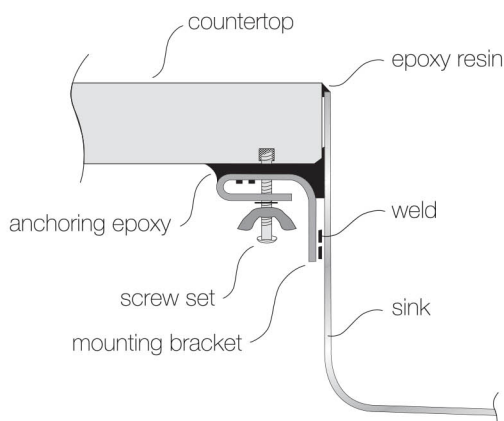

TOPZERO®

DUBLIN TZ D537

Seamless Edge Stainless Steel Sink

GENERAL

Fine quality sink bowls formed of 18 gauge BA 304 18/10 nickel bearing stainless steel.

DESIGN FEATURES

Bowl Depth : 9"
Finish : Soft Satin Finish
Underside : Sound absorbing pads and special paint
Drain Opening : 3-1/2"

OPTIONAL ACCESSORIES

Stainless Steel Rinsing Basket
Stainless Steel Bottom Grid
Bamboo Cutting Board

SINK DIMENSIONS (INCHES)

INSTALLATION PROFILE *

Watch the TopZero Sink
Installation video on [YouTube](#)