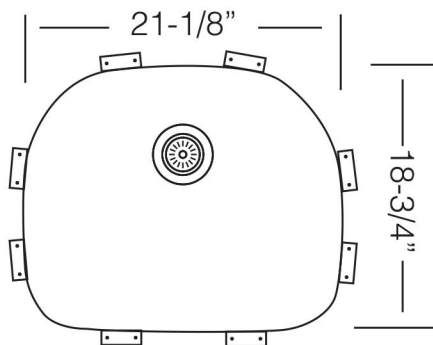

TOPZERO®

DUBLIN TZ D537

Seamless Edge Stainless Steel Sink

GENERAL

Fine quality sink bowls formed of 18 gauge BA 304 18/10 nickel bearing stainless steel.

DESIGN FEATURES

Bowl Depth : 9"
Finish : Soft Satin Finish
Underside : Sound absorbing pads and special paint
Drain Opening : 3-1/2"

OPTIONAL ACCESSORIES

Stainless Steel Rinsing Basket
Stainless Steel Bottom Grid
Bamboo Cutting Board

SINK DIMENSIONS (INCHES)

INSTALLATION PROFILE *

Watch the TopZero Sink
Installation video on [YouTube](#)