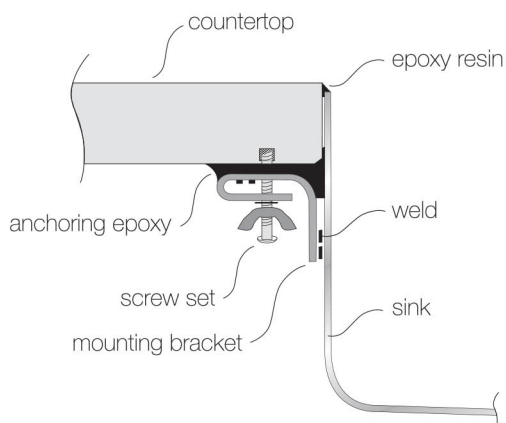

TOPZERO®

ATHENS TZ D345

Seamless Edge Stainless Steel Sink

GENERAL

Fine quality sink bowls formed of 18 gauge BA 304 18/10 nickel bearing stainless steel.

DESIGN FEATURES

Bowl Depth : 9"
Finish : Soft Satin Finish
Underside : Aluminum Coated Premium
Sound Absorbing Pads
Drain Opening : 3-1/2"

OPTIONAL ACCESSORIES

Stainless Steel Rinsing Basket
Stainless Steel Bottom Grid
Bamboo Cutting Board

SINK DIMENSIONS (INCHES)

INSTALLATION PROFILE *

Watch the TopZero Sink
Installation video on [YouTube](#)