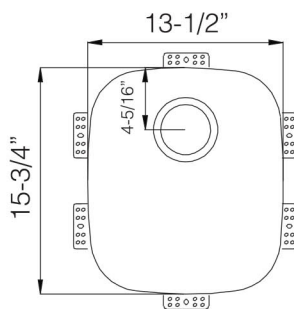

TOPZERO®

ATHENS TZ D345

Seamless Edge Stainless Steel Sink

GENERAL

Fine quality sink bowls formed of 18 gauge BA 304 18/10 nickel bearing stainless steel.

DESIGN FEATURES

Bowl Depth : 9"
Finish : Soft Satin Finish
Underside : Aluminum Coated Premium
Sound Absorbing Pads
Drain Opening : 3-1/2"

OPTIONAL ACCESSORIES

Stainless Steel Rinsing Basket
Stainless Steel Bottom Grid
Bamboo Cutting Board

SINK DIMENSIONS (INCHES)

INSTALLATION PROFILE *

Watch the TopZero Sink
Installation video on [YouTube](#)