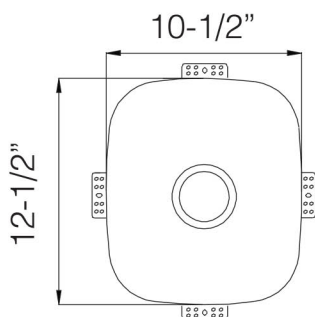

TOPZERO®

PRAGUE TZ D265

Seamless Edge Stainless Steel Sink

GENERAL

Fine quality sink bowls formed of 18 gauge BA 304 18/10 nickel bearing stainless steel.

DESIGN FEATURES

Bowl Depth : 7"
Finish : Soft Satin Finish
Underside : Aluminum Coated Premium
Sound Absorbing Pads
Drain Opening : 3-1/2"

SINK DIMENSIONS (INCHES)

INSTALLATION PROFILE *

Watch the TopZero Sink
Installation video on [YouTube](#)

SPECIFICATIONS

"Patented in USA; Foreign Patents Pending"

follow / like us @