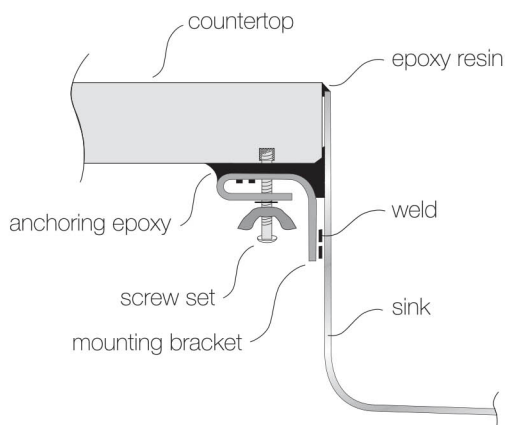

TOPZERO®

PRAGUE TZ D265

Seamless Edge Stainless Steel Sink

GENERAL

Fine quality sink bowls formed of 18 gauge BA 304 18/10 nickel bearing stainless steel.

DESIGN FEATURES

Bowl Depth : 7"
Finish : Soft Satin Finish
Underside : Aluminum Coated Premium
Sound Absorbing Pads
Drain Opening : 3-1/2"

SINK DIMENSIONS (INCHES)

INSTALLATION PROFILE *

Watch the TopZero Sink
Installation video on [YouTube](#)

SPECIFICATIONS

"Patented in USA; Foreign Patents Pending"

follow / like us @